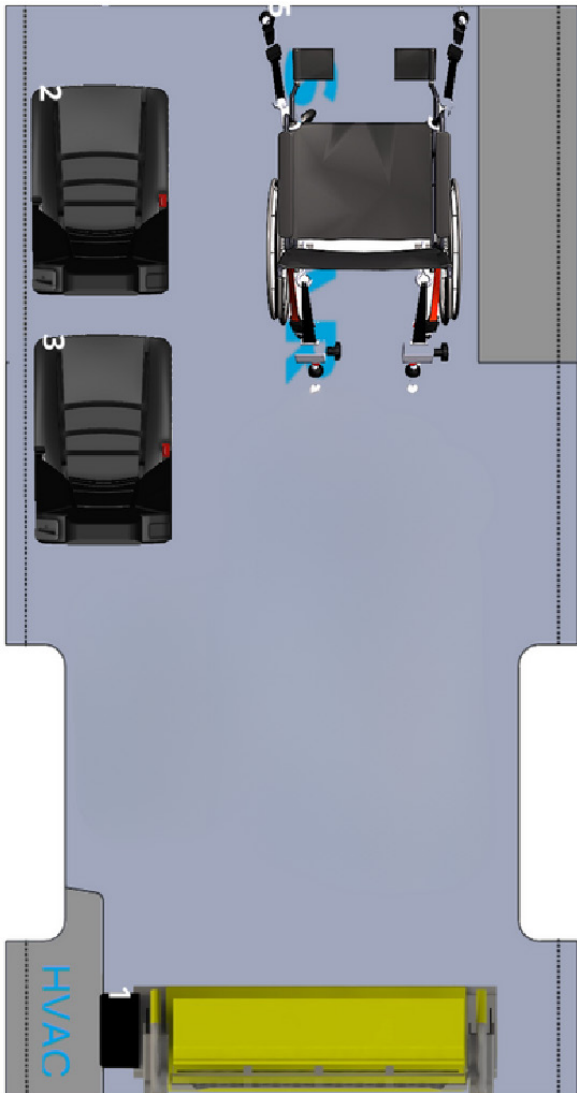

Ford Transit 350XL MR

ADABOY

VAN CONVERSIONS

- Aluminum Flooring System
- Available with rear or side lift
- Built to suit

DAVE.ROSE@ADABOYVANS.COM

2026 Ford Transit 350XL MR Aluminum Rear Lift 2 + 1

Rear or Side Entry Includes:

- Aluminum Flooring System
- AMF Bruns or Freedman 3PT seats
- Rear-entry BraunAbility wheelchair lift
- ADA-compliant parking brake interlock
- Wheelchair tie-downs with storage bag
- B-pillar grab handle
- DOT safety kit, first-aid kit, fire extinguisher and safety triangles

Custom floor

- plans/composite floor available

DAVE.ROSE@ADABOYVANS.COM